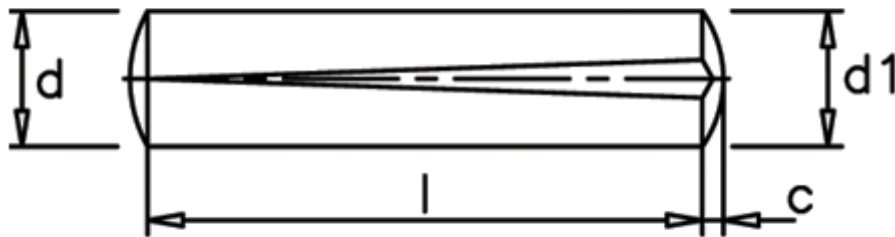

Data Sheet

Article number: 080141371

Description: KLEE Slotted pin S1 6x50
Stainless 1.4305

Measures

c	= 0,9
d	= 6.0
d1	= 6.30
Length	= 50